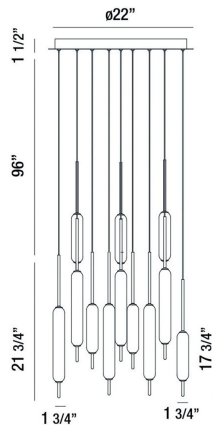

## CUMBERLAND, 22" ROUND CHANDELIER

### PRODUCT DETAILS

No.	:	37235-024
Product Color	:	BLACK
Product Material	:	METAL
Shade / Accent Colour	:	WHITE
Shade / Accent Material	:	GLASS
Diameter	:	22"
Height	:	21.75"
Overall Height	:	119.25"
Weight	:	23.1lbs

### TECHNICAL DETAILS

Hanging Support Type	:	WIRE
Hanging Support Length	:	96"
Canopy / Backplate Height	:	1.5"
Canopy / Backplate Dia.	:	22"
Location	:	DRY
Approval	:	
Title 24	:	Yes