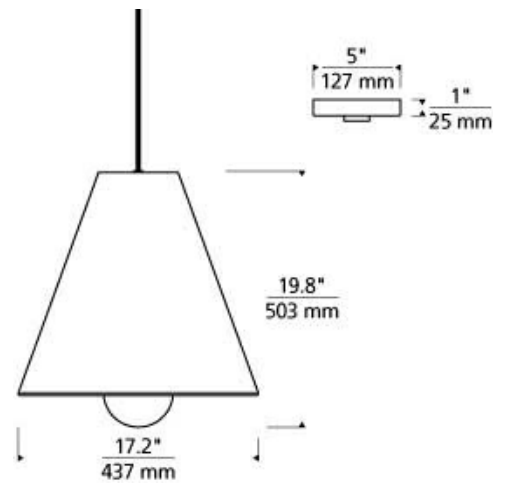

JONI PENDANT

SPECIFICATIONS

HARDWARE MATERIAL	Metal
SHADE MATERIAL	Glass
NET WEIGHT	7.5 lbs
HEIGHT	19.8in
WIDTH	17.2in
LENGTH	17.2in
UP LIGHT / DOWN LIGHT / BOTH?	
WET LISTED	
DAMP LISTED	Yes
DRY LISTED	
MIN. HANGING HEIGHT	26.8in
MAX HANGING HEIGHT	80.8in
TOTAL CORD LENGTH	
TOTAL STEM LENGTH	Up to 60in
STEM QTY	6
SLOPED CEILING ADAPTABLE?	
GENERAL LISTING	
INCLUDES	