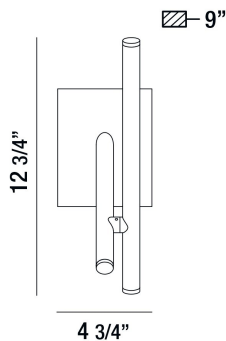

CROSSROADS, WALL MOUNT

PRODUCT DETAILS

No.	:	36252-015
Product Color	:	BLACK
Product Material	:	METAL
Shade / Accent Colour	:	FROSTED
Shade / Accent Material	:	ACRYLIC
Width	:	4.75"
Height	:	12.75"
Ext	:	9"
Weight	:	1.8lbs

LIGHT SOURCE DETAILS

Light Source Type	:	INTEGRATED LED
Input Voltage	:	120V
Bulb Voltage	:	120V
Total Wattage	:	3W
Total Lumen	:	240lm
Kelvin	:	3000K
CRI	:	90+
Dimmable	:	No

Options Available

ITEM NO.	FINISH	SHADE
36252-015	BLACK	FROSTED
36252-022	SATIN NICKEL	FROSTED
36252-039	ANTIQUÉ BRASS	FROSTED

TECHNICAL DETAILS

Canopy / Backplate Length	:	4.75"
Canopy / Backplate Height	:	1.25"
Canopy / Backplate Width	:	5.875"
Mounting	:	Up or Down
Location	:	DRY
Approval	:	

PROJECT INFORMATION

Job Name: Date: Type: