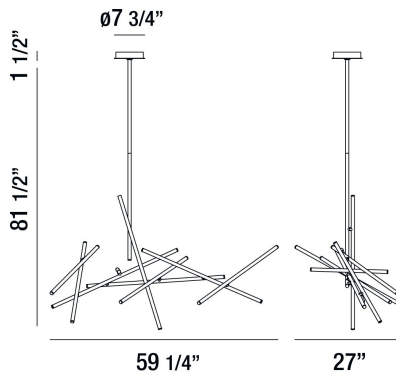

CROSSROADS, 59" CHANDELIER

PRODUCT DETAILS

No.	:	36251-018
Product Color	:	BLACK
Product Material	:	METAL
Shade / Accent Colour	:	FROSTED
Shade / Accent Material	:	ACRYLIC
Length	:	59.25"
Width	:	27"
Height	:	45.5"
Overall Height	:	83"
Weight	:	17.5lbs

LIGHT SOURCE DETAILS

Light Source Type	:	INTEGRATED LED
Input Voltage	:	120V
Bulb Voltage	:	120V
Socket Type	:	LED
Total Wattage	:	18W
Total Lumen	:	1440lm
Kelvin	:	3000K
CRI	:	90+
Dimmable	:	Yes

Options Available

ITEM NO.	FINISH	SHADE
36251-018	BLACK	FROSTED
36251-025	SATIN NICKEL	FROSTED
36251-032	ANTIQUÉ BRASS	FROSTED

TECHNICAL DETAILS

Hanging Support Type	:	ROD
Hanging Support Length	:	36"
Rods Included	:	12"+24"
Canopy / Backplate Height	:	1.5"
Canopy / Backplate Dia.	:	7.75"
Location	:	DRY
Approval	:	