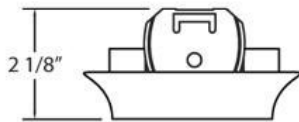

Options Available

ITEM NO.	FINISH	SHADE
24802-05	CHROME