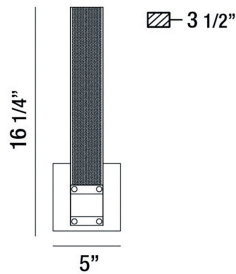

ADMIRAL, SMALL LED WALL SCONCE

PRODUCT DETAILS

No.	:	37052-010
Product Color	:	MATTE BLACK/GOLD
Product Material	:	METAL
Shade / Accent Material	:	METAL
Width	:	5"
Height	:	16.25"
Ext	:	3.5"
Weight	:	6.4lbs

ITEM NO.	FINISH	SHADE
37052-010	MATTE BLACK/GOLD	

TECHNICAL DETAILS

Canopy / Backplate Length	:	5"
Canopy / Backplate Height	:	1.75"
Canopy / Backplate Width	:	5"
Location	:	DAMP
Approval	:	
Title 24	:	Yes