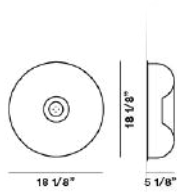

Circus, parete

technical details

FOSCARINI

Wall or ceiling lamp with diffused light. Hand-blown cased glass diffuser with glossy finish. Decorative central element, which acts as a glass-lock, made of nickel-coated metal, epoxy powder coated white metal mounting plate.

Circus grande

SCHEMATIC & LIGHT EMISSION

MATERIAL

Blown glass, nickelplated or coated metal

COLORS

ACCESSORIES

Circus

LIGHT SOURCE

4x60WE26

CERTIFICATIONS