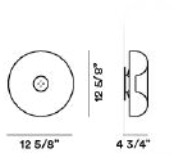

4x60WE26

CERTIFICATIONS

Circus, parete

technical details

FOSCARINI

Circus piccola

SCHEMATIC & LIGHT EMISSION

MATERIAL