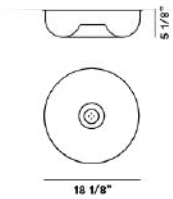

Circus, soffitto

technical details

FOSCARINI

Wall or ceiling lamp with diffused light. Hand-blown cased glass diffuser with glossy finish. Decorative central element, which acts as a glass-lock, made of nickel-coated metal, epoxy powder coated white metal mount.

Circus grande

SCHEMATIC & LIGHT EMISSION

MATERIAL

Blown glass, nickelplated or coated metal

COLORS

ACCESSORIES

Circus

LIGHT SOURCE

4x40WE26

CERTIFICATIONS