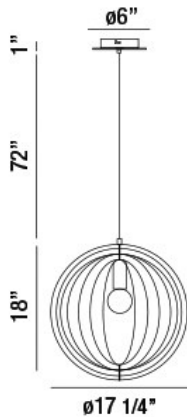

PRODUCT DETAILS

| | | |
|-------------------------|---|--------------|
| No. | : | 31874-014 |
| Product Color | : | WOOD |
| Product Material | : | METAL |
| Shade / Accent Colour | : | NATURAL WOOD |
| Shade / Accent Material | : | WOOD |
| Diameter | : | 17.25" |
| Height | : | 18" |
| Overall Height | : | 91" |
| Weight | : | 2.2lbs |

LIGHT SOURCE DETAILS

| | | |
|-------------------|---|--------------|
| Number of Bulbs | : | 1 |
| Light Source | : | Incandescent |
| Light Source Type | : | A19 |
| Input Voltage | : | 120V |
| Bulb Voltage | : | 120V |
| Socket Type | : | E26 |
| Wattage | : | 60W |
| Total Wattage | : | 60W |
| Bulb Included | : | No |
| Dimmable | : | Yes |

TECHNICAL DETAILS

| | | |
|---------------------------|---|---|
| Hanging Support Type | : | WIRE |
| Hanging Support Length | : | 72" |
| Canopy / Backplate Height | : | 1" |
| Canopy / Backplate Dia. | : | 6" |
| Location | : | DRY |
| Approval | : |  |