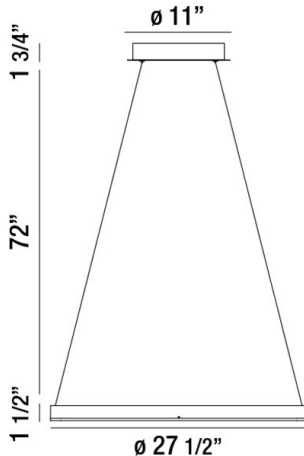

SPUNTO, 28" ROUND CHANDELIER

Options Available

ITEM NO.	FINISH	SHADE
31471-015	SILVER	OPAL WHITE
31471-027	MATTE BLACK	OPAL WHITE

PRODUCT DETAILS

No.	:	31471-015
Product Color	:	SILVER
Product Material	:	METAL
Shade / Accent Colour	:	OPAL WHITE
Shade / Accent Material	:	ACRYLIC
Diameter	:	27.5"
Height	:	1.5"
Overall Height	:	75.25"
Weight	:	9.5lbs

Light Direction	:	Down
Hanging Support Type	:	AIRCRAFT CABLE
Hanging Support Length	:	72"
Canopy / Backplate Height	:	1.75"
Canopy / Backplate Dia.	:	11"
Adjustable Lamp Head	:	No
Location	:	DRY
Approval	:	