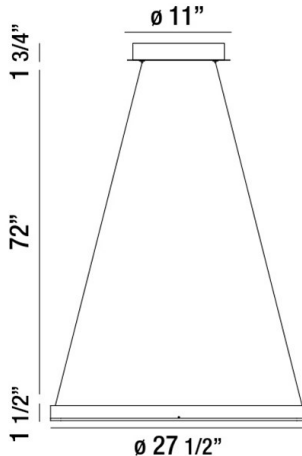

SPUNTO, 28" ROUND CHANDELIER

PRODUCT DETAILS

No.	:	31471-027
Product Color	:	MATTE BLACK
Product Material	:	METAL
Shade / Accent Colour	:	OPAL WHITE
Shade / Accent Material	:	ACRYLIC
Diameter	:	27.5"
Height	:	1.5"
Overall Height	:	75.25"
Weight	:	9.5lbs

LIGHT SOURCE DETAILS

Light Source Type	:	INTEGRATED LED
Input Voltage	:	120V
Bulb Voltage	:	120V
Socket Type	:	LED
Total Wattage	:	48W
Total Lumen	:	1900lm
Kelvin	:	3000K
CRI	:	80+
Dimmable	:	Yes

Options Available

ITEM NO.	FINISH	SHADE
31471-015	SILVER	OPAL WHITE
31471-027	MATTE BLACK	OPAL WHITE

TECHNICAL DETAILS

Light Direction	:	Down
Hanging Support Type	:	AIRCRAFT CABLE
Hanging Support Length	:	72"
Canopy / Backplate Height	:	1.75"
Canopy / Backplate Dia.	:	11"
Adjustable Lamp Head	:	No
Location	:	DRY
Approval	:	