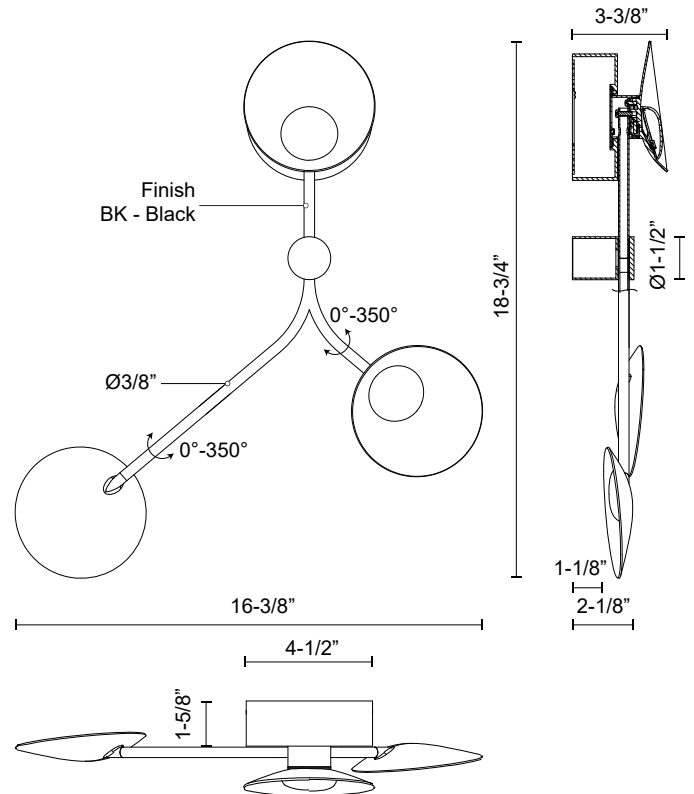

ROTAIRE WS90116

WALL

PROJECT

WS90116-BK
Black

SPECIFICATION DETAILS

* For custom options, consult factory for details.

Fixture Dimensions	W16-3/8" x H18-3/4" x E3-3/8"
Light Source	LED with DC Driver
Wattage	16W
Total Lumens	1360lm*
Delivered Lumens	1380lm*
Voltage	120V
Color Temperature	3000K
CRI (Ra)	90CRI
Optional Color Temps	2700K - 5000K Available, Minimum Order Quantities Apply
LED Rated Life	50,000 hours
Dimming	100% - 10%, TRIAC or ELV Dimmer (Not Included)
Diffuser Details	Frosted Acrylic
Shade Details	Cast Aluminum Shade
Location	Dry
Warranty	5 Years
ADA Compliant	Yes
Canopy Dimensions	D4-1/2" x E1-5/8"

DESCRIPTION

Influenced by natural forms of flora, the Rotaire collection is a culmination of minimalist sensibilities and natural inspirations. Designed to mimic the form and flow of flowers and vines, the strong stems of this collection create the perfect frame for the illumination from each "leaf." The Rotaire is sure to bloom in both small and large spaces alike.