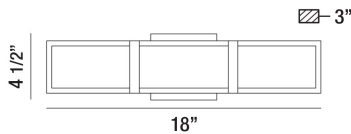

GERRARD, WALL MOUNT

PRODUCT DETAILS

No.	:	35711-018
Product Color	:	CHROME
Product Material	:	METAL
Shade / Accent Colour	:	OPAL WHITE
Shade / Accent Material	:	ACRYLIC
Width	:	18"
Height	:	4.5"
Ext	:	3"
Weight	:	3.4lbs

LIGHT SOURCE DETAILS

Light Source Type	:	INTEGRATED LED
Input Voltage	:	120V
Bulb Voltage	:	120V
Total Wattage	:	20W
Total Lumen	:	1600lm
Kelvin	:	3000K
CRI	:	90+
Dimmable	:	Yes

Options Available

ITEM NO.	FINISH	SHADE
35711-018	CHROME	OPAL WHITE

TECHNICAL DETAILS

Canopy / Backplate Length	:	4.5"
Canopy / Backplate Height	:	0.75"
Canopy / Backplate Width	:	4.5"
Mounting	:	Up or Down
Location	:	DAMP
Approval	:	

PROJECT INFORMATION

Job Name: Date: Type: