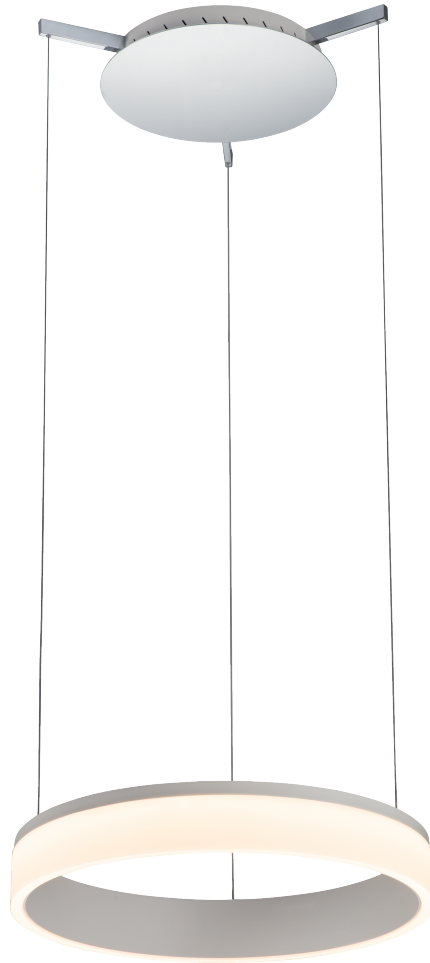

PROJECT			
DATE		TYPE	

PP120980-VW/CM

HALO

Materials:
Steel, Aluminum

Illuminating Shade:
Acrylic

Finishes:
CM - Chrome
VW - Vanilla White

Color Temp.:
3000K

CRI (Ra):
≥90

LED Rated Life:
≈50,000 Hours

Dimming:
100% - 10%

	PP120980
Wattage:	17W
Voltage:	100~130V
Total Lumens:	1650
Delivered Lumens:	749

Dimmable with ELV or TRIAC Dimmer (Not Included)

PageOne Furnishing & Lighting Co., Ltd.