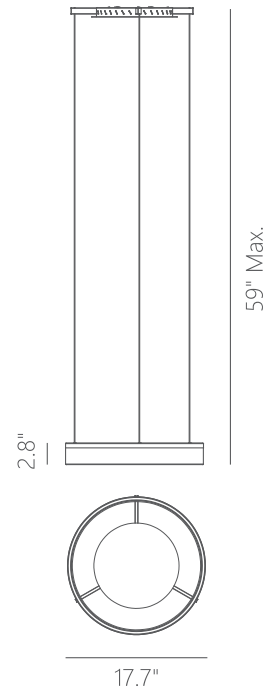

PROJECT			
DATE		TYPE	

PP120980-VW/CM

HALO

Materials:
Steel, Aluminum

Illuminating Shade:
Acrylic

Finishes:
CM - Chrome
VW - Vanilla White

Color Temp.:
3000K

CRI (Ra):
≥90