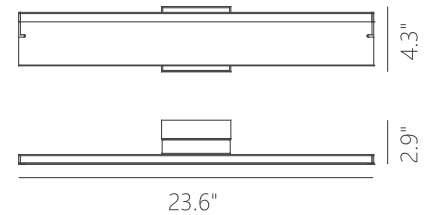

PW030002-MH

LANGE

Material: Aluminum

Illuminating Shade:
Acrylic

Finishes:

AB - Antique Brass
BBK - Brushed Black
MH - Matte White
SN - Satin Nickel

Color Temp.:
3000K

CRI (Ra):
≥90

LED Rated Life:
≈50,000 Hours

Dimming:
100% - 10%

PW030002

Wattage: 11W

Voltage: 100~130V

Total Lumens: 940

Delivered Lumens: 408

Can be mounted any direction
Dimmable with ELV or TRIAC Dimmer (Not Included)

PageOne Furnishing & Lighting Co., Ltd.

Add.: 35 Fulton Way, Unit 1, Richmond Hill, ON L4B 2N4, CANADA

Tel.: +1 (905) 707-0004 Toll Free: +1-844-623-7278 Fax: +1 (905) 707-8444

E-mail: sales@pageonlighting.com

Website: www.pageonlighting.com