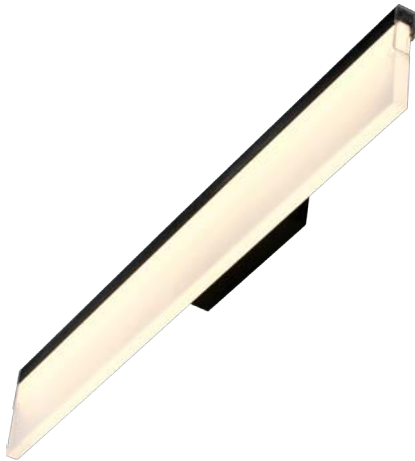

PROJECT			
DATE		TYPE	

PW030002-AB

PW030002-SN

PW030002-BBK

PW030002-MH

LANGE

Material: Aluminum

Illuminating Shade:
Acrylic

Finishes:

AB - Antique Brass
BBK - Brushed Black
MH - Matte White
SN - Satin Nickel

Color Temp.:
3000K

CRI (Ra):
≥90

LED Rated Life:
≈50,000 Hours

Dimming:
100% - 10%

PW030002

Wattage: 11W

Voltage: 100~130V

Total Lumens: 940

Delivered Lumens: 408

Can be mounted any direction
Dimmable with ELV or TRIAC Dimmer (Not Included)

PageOne Furnishing & Lighting Co., Ltd.

Add.: 35 Fulton Way, Unit 1, Richmond Hill, ON L4B 2N4, CANADA