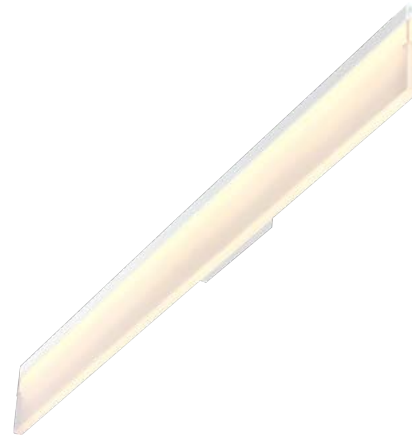

PROJECT			
DATE		TYPE	

PW030002-AB

PW030002-SN

PW030002-BBK

PW030002-MH

LANGE

Material: Aluminum

Illuminating Shade:
Acrylic

Finishes:

AB - Antique Brass
BBK - Brushed Black
MH - Matte White
SN - Satin Nickel

Color Temp.:
3000K

CRI (Ra):
≥90

LED Rated Life:
≈50,000 Hours

Dimming:
100% - 10%

PW030002

Wattage: 11W

Voltage: 100~130V

Total Lumens: 940

Delivered Lumens: 408

Can be mounted any direction
Dimmable with ELV or TRIAC Dimmer (Not Included)

PageOne Furnishing & Lighting Co., Ltd.

Add.: 35 Fulton Way, Unit 1, Richmond Hill, ON L4B 2N4, CANADA