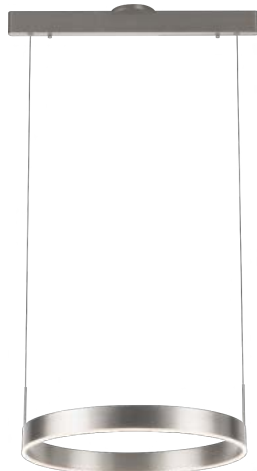

PROJECT			
DATE		TYPE	

PP120280-DT

PP120280-BG

PP120280-SDG

PP120280-AG

PROMETHEUS

Material: Aluminum	Color Temp.: 3000K
Diffuser: Acrylic	CRI (Ra): ≥90
Finishes: AG - Satin Aluminum BG - Brushed Gold DT - Deep Taupe SDG - Satin Dark Gray	LED Rated Life: ≈50,000 Hours
	Dimming: 100% - 10%

	PP120280
Wattage:	22W
Voltage:	100~130V
Total Lumens:	1800
Delivered Lumens:	808

DT finish is the only one in 59" OAH
Dimmable with ELV or TRIAC Dimmer (Not Included)