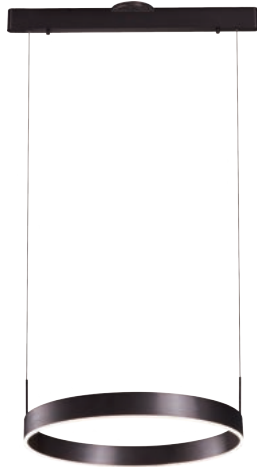

PROJECT			
DATE		TYPE	

PP120280-DT

PP120280-BG

PP120280-SDG

PP120280-AG

PROMETHEUS

Material: Aluminum	Color Temp.: 3000K
Diffuser: Acrylic	CRI (Ra): ≥90
Finishes: AG - Satin Aluminum BG - Brushed Gold DT - Deep Taupe SDG - Satin Dark Gray	LED Rated Life: ≈50,000 Hours
	Dimming: 100% - 10%

	PP120280
Wattage:	22W
Voltage:	100~130V
Total Lumens:	1800
Delivered Lumens:	808

DT finish is the only one in 59" OAH
Dimmable with ELV or TRIAC Dimmer (Not Included)