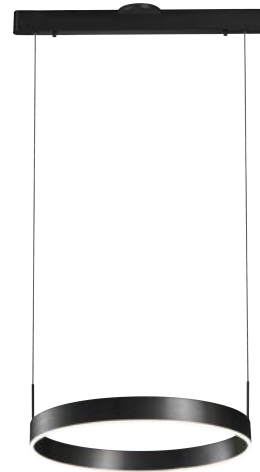

PROJECT			
DATE		TYPE	

PP120280-DT

PP120280-BG

PP120280-SDG

PP120280-AG

PROMETHEUS

Material: Aluminum	Color Temp.: 3000K
Diffuser: Acrylic	CRI (Ra): ≥90
Finishes: AG - Satin Aluminum BG - Brushed Gold DT - Deep Taupe SDG - Satin Dark Gray	LED Rated Life: ≈50,000 Hours
	Dimming: 100% - 10%

	PP120280
Wattage:	22W
Voltage:	100~130V
Total Lumens:	1800
Delivered Lumens:	808

DT finish is the only one in 59" OAH
Dimmable with ELV or TRIAC Dimmer (Not Included)