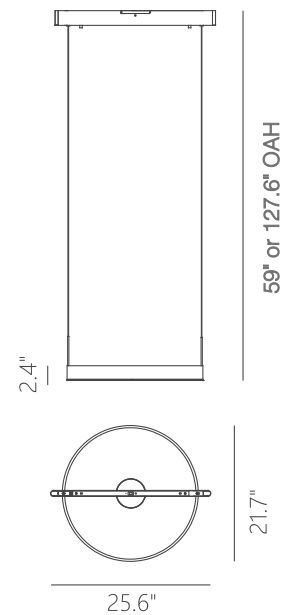

PROJECT			
DATE		TYPE	

PP120280-DT

PP120280-BG

PP120280-SDG

PP120280-AG

PROMETHEUS

Material: Aluminum	Color Temp.: 3000K
Diffuser: Acrylic	CRI (Ra): ≥90
Finishes: AG - Satin Aluminum BG - Brushed Gold DT - Deep Taupe SDG - Satin Dark Gray	LED Rated Life: ≈50,000 Hours
	Dimming: 100% - 10%

	PP120280
Wattage:	22W
Voltage:	100~130V
Total Lumens:	1800
Delivered Lumens:	808

DT finish is the only one in 59" OAH
Dimmable with ELV or TRIAC Dimmer (Not Included)