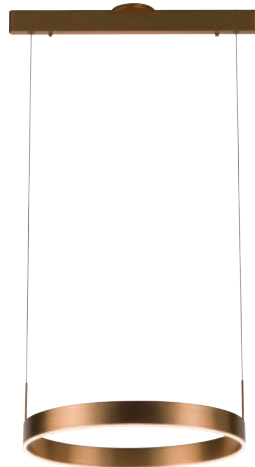

PROJECT			
DATE		TYPE	

PP120280-DT

PP120280-BG

PP120280-SDG

PP120280-AG

PROMETHEUS

Material: Aluminum	Color Temp.: 3000K
Diffuser: Acrylic	CRI (Ra): ≥90
Finishes: AG - Satin Aluminum BG - Brushed Gold DT - Deep Taupe SDG - Satin Dark Gray	LED Rated Life: ≈50,000 Hours
	Dimming: 100% - 10%

	PP120280
Wattage:	22W
Voltage:	100~130V
Total Lumens:	1800
Delivered Lumens:	808

DT finish is the only one in 59" OAH
Dimmable with ELV or TRIAC Dimmer (Not Included)