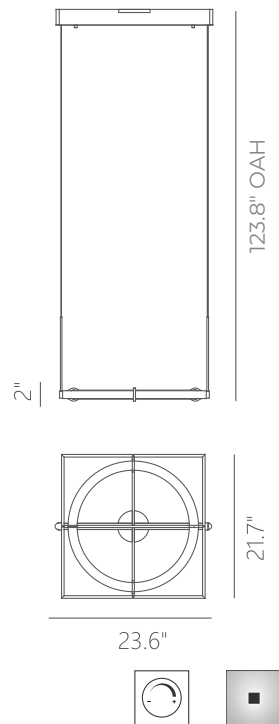

PROJECT			
DATE		TYPE	

PP020155-SDG

FORMULA

Materials: Aluminum, Acrylic	Color Temp.: 3000K
Illuminating Shade: Acrylic	CRI (Ra): ≥90
Finish: SDG - Satin Dark Gray	LED Rated Life: ≈50,000 Hours
	Dimming: 100% - 10%

	PP020155
Wattage:	27W
Voltage:	100~130V
Total Lumens:	2310
Delivered Lumens:	1003

Dimmable with ELV or TRIAC Dimmer (Not Included)