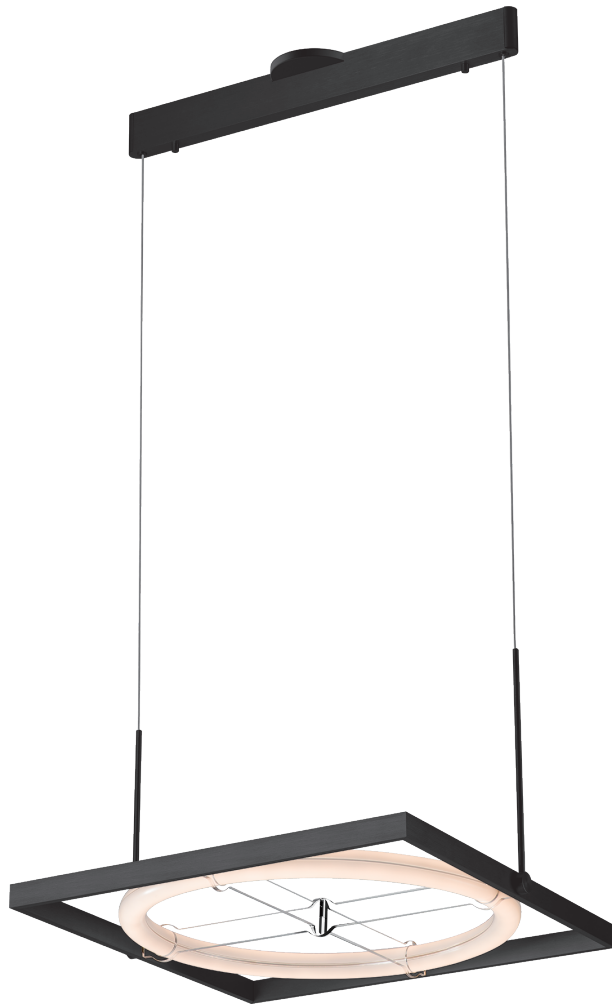

PROJECT			
DATE		TYPE	

PP020155-SDG

FORMULA

Materials: Aluminum, Acrylic	Color Temp.: 3000K
Illuminating Shade: Acrylic	CRI (Ra): ≥90
Finish: SDG - Satin Dark Gray	LED Rated Life: ≈50,000 Hours
	Dimming: 100% - 10%

	PP020155
Wattage:	27W
Voltage:	100~130V
Total Lumens:	2310
Delivered Lumens:	1003

Dimmable with ELV or TRIAC Dimmer (Not Included)