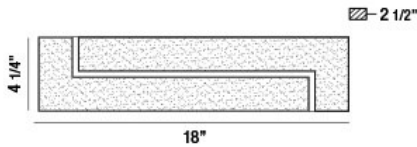

TECHNICAL DETAILS

Mounting	:	Up or Down
Location	:	DAMP
Approval	:	

PROJECT INFORMATION

Job Name: Date: Type:

Comments: