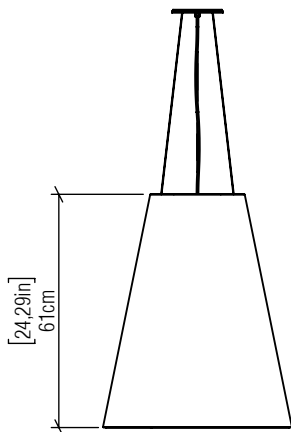

1146

E-26

Project name:  
Date: Specifier:  
Line: Conical  
Family: Pendant  
Description: Conical Accord Pendant 1146

Material: Natural Wood Veneer, MDF and Acrylic  
Weight:

3x 25W (max. each) Fluorescent or LED Bulbs not included

Height Adjustment Limit: 160cm/63in