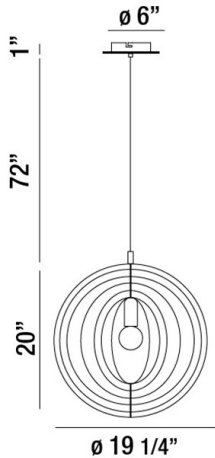

ABRUZZO, 19" ROUND PENDANT

Options Available

ITEM NO.	FINISH	SHADE
31873-017	WOOD	NATURAL WOOD
31873-025	WEATHERED GREY	WEATHERED GREY

PRODUCT DETAILS

No.	:	31873-025
Product Color	:	WEATHERED GREY
Product Material	:	METAL
Shade / Accent Colour	:	WEATHERED GREY
Shade / Accent Material	:	WOOD
Diameter	:	19.25"
Height	:	20"
Overall Height	:	93"
Weight	:	3.3lbs

LIGHT SOURCE DETAILS

Number of Bulbs	:	1
Light Source	:	Incandescent
Light Source Type	:	A19
Input Voltage	:	120V
Bulb Voltage	:	120V
Socket Type	:	E26
Wattage	:	60W
Total Wattage	:	60W
Bulb Included	:	No
Dimmable	:	Yes

TECHNICAL DETAILS

Hanging Support Type	:	WIRE
Hanging Support Length	:	72"
Canopy / Backplate Height	:	1"
Canopy / Backplate Dia.	:	6"
Location	:	DRY
Approval	:	

PROJECT INFORMATION

Job Name: Date: Type: