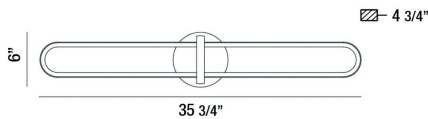

BOTTON, 36" WALL SCONCE

Options Available

ITEM NO.	FINISH	SHADE
37041-014	MATTE BLACK	
37041-021	SATIN GOLD	

PRODUCT DETAILS

No.	:	37041-014
Product Color	:	MATTE BLACK
Product Material	:	METAL
Shade / Accent Material	:	ACRYLIC
Width	:	35.75"
Height	:	6"
Ext	:	4.75"
Weight	:	3.1lbs

LIGHT SOURCE DETAILS

Light Source Type	:	INTEGRATED LED
Input Voltage	:	120V
Bulb Voltage	:	120V
Socket Type	:	LED
Total Wattage	:	27W
Total Lumen	:	1400lm
Kelvin	:	3000K
CRI	:	90
Dimmable	:	Yes

TECHNICAL DETAILS

Canopy / Backplate Height	:	1.5"
Canopy / Backplate Dia.	:	6"
Location	:	DAMP
Approval	:	
Title 24	:	Yes

PROJECT INFORMATION

 Job Name: Date: Type:

 Comments: