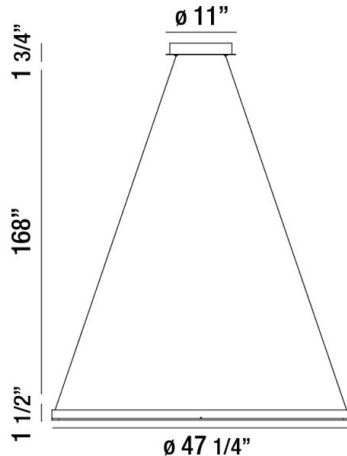

SPUNTO, 47" ROUND CHANDELIER

Options Available

ITEM NO.	FINISH	SHADE
31472-012	SILVER	OPAL WHITE
31472-021	MATTE BLACK	OPAL WHITE

PRODUCT DETAILS

No.	:	31472-021
Product Color	:	MATTE BLACK
Product Material	:	METAL
Shade / Accent Colour	:	OPAL WHITE
Shade / Accent Material	:	ACRYLIC
Diameter	:	47.25"
Height	:	1.5"
Overall Height	:	171.25"
Weight	:	16lbs

Light Direction	:	Down
Hanging Support Type	:	AIRCRAFT CABLE
Hanging Support Length	:	168"
Canopy / Backplate Height	:	1.75"
Canopy / Backplate Dia.	:	11"
Adjustable Lamp Head	:	No
Location	:	DRY
Approval	:	