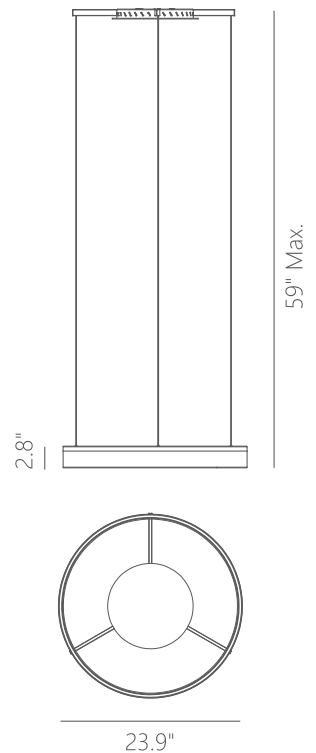

PROJECT			
DATE		TYPE	

PP120981-VW/CM

HALO

Materials:
Steel, Aluminum

Illuminating Shade:
Acrylic

Finishes:
CM - Chrome
VW - Vanilla White

Color Temp.:
3000K

CRI (Ra):
≥90