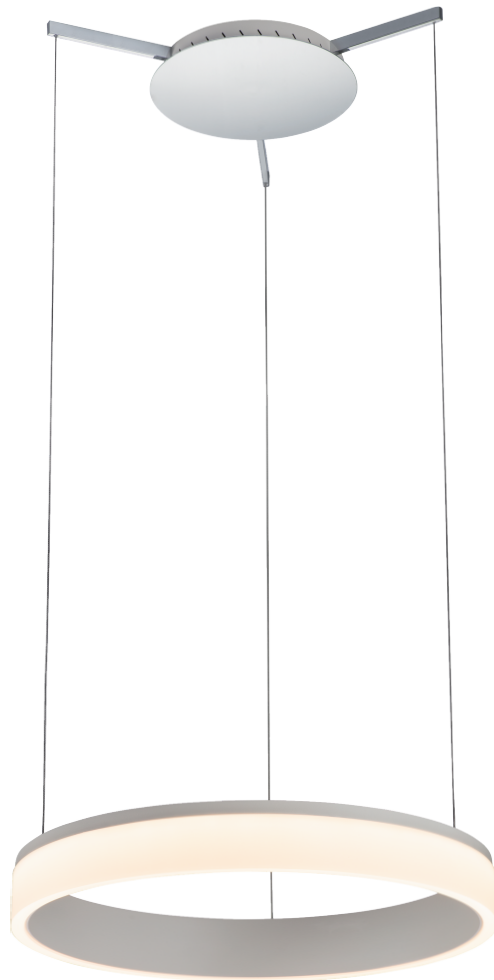

PROJECT			
DATE		TYPE	

PP120981-VW/CM

HALO

Materials:
Steel, Aluminum

Illuminating Shade:
Acrylic

Finishes:
CM - Chrome
VW - Vanilla White

Color Temp.:
3000K

CRI (Ra):
≥90

LED Rated Life:
≈50,000 Hours

Dimming:
100% - 10%

PP120981

Wattage:	23W
Voltage:	100~130V
Total Lumens:	2310
Delivered Lumens:	1049

Dimmable with ELV or TRIAC Dimmer (Not Included)

PageOne Furnishing & Lighting Co., Ltd.