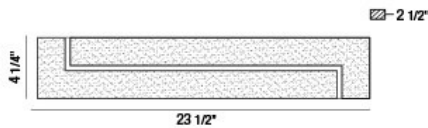

TECHNICAL DETAILS

Mounting	:	Up or Down
Location	:	DAMP
Approval	:	

PROJECT INFORMATION

Job Name: Date: Type:

Comments: