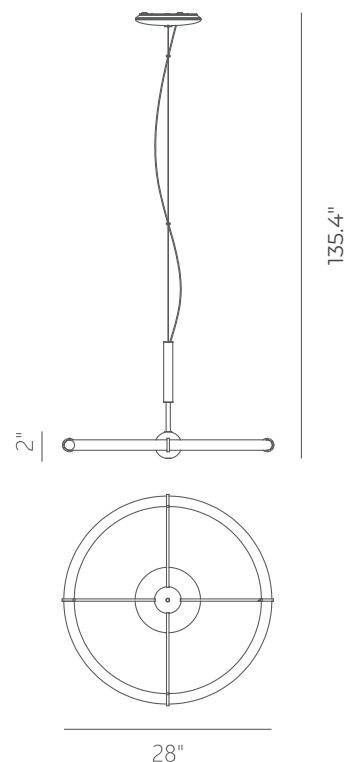

PROJECT			
DATE		TYPE	

PP020153-CM

ORBIT

Materials:
Steel, Acrylic

Illuminating Shade:
Acrylic

Finish:
CM - Chrome

Color Temp.:
3000K

CRI (Ra):
≥90

LED Rated Life:
≈50,000 Hours

Dimming:
100% - 10%

PP020153

Wattage: 38W
Voltage: 100~130V
Total Lumens: 3100
Delivered Lumens: 1345

Dimmable with ELV or TRIAC Dimmer (Not Included)

PageOne Furnishing & Lighting Co., Ltd.