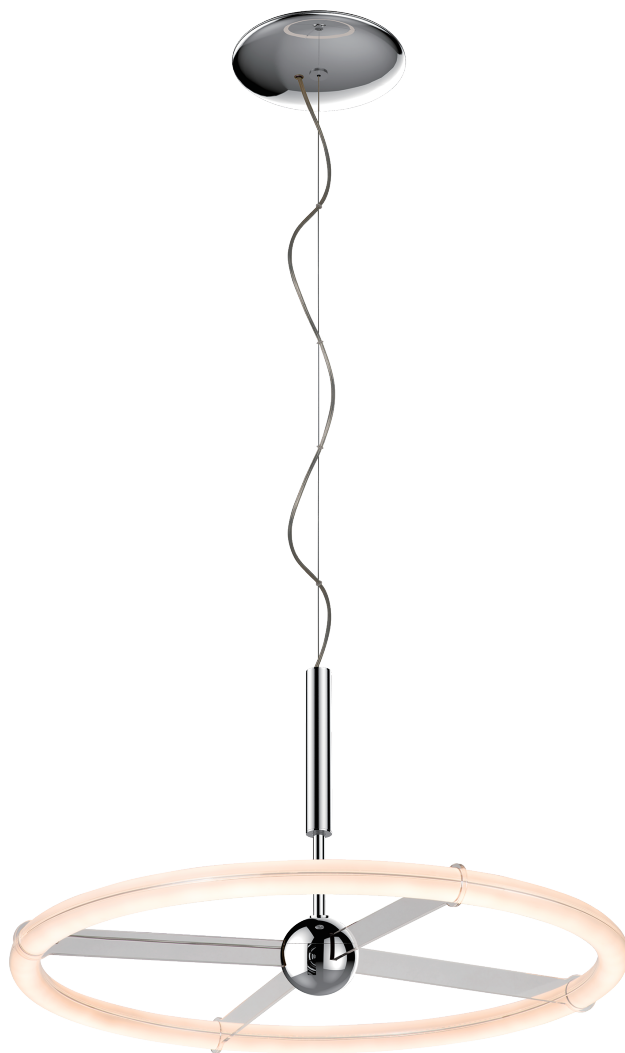

PROJECT			
DATE		TYPE	

PP020153-CM

ORBIT

Materials:
Steel, Acrylic

Illuminating Shade:
Acrylic

Finish:
CM - Chrome

Color Temp.:
3000K

CRI (Ra):
≥90

LED Rated Life:
≈50,000 Hours

Dimming:
100% - 10%

PP020153

Wattage: 38W
Voltage: 100~130V
Total Lumens: 3100
Delivered Lumens: 1345

Dimmable with ELV or TRIAC Dimmer (Not Included)

PageOne Furnishing & Lighting Co., Ltd.