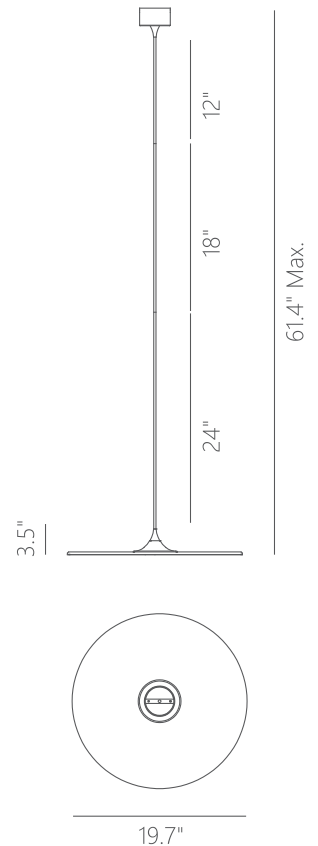

<b>PROJECT</b>			
<b>DATE</b>		<b>TYPE</b>	

PP120302-SDG

PP120302-DT

Add-ons to Change Height of The Light

## LEJA

**Material:**  
Aluminum

**Diffuser:**  
Polystyrene

**Finishes:**  
DT - Deep Taupe  
SDG - Satin Dark Gray

**Color Temp.:**  
3000K

**CRI (Ra):**  
≥90

**LED Rated Life:**  
≈50,000 Hours

**Dimming:**  
100% - 10%

### PP120302

<b>Wattage:</b>	29W
<b>Voltage:</b>	100~130V
<b>Total Lumens:</b>	2430
<b>Delivered Lumens:</b>	1052

Dimmable with ELV or TRIAC Dimmer (Not Included)

PageOne Furnishing & Lighting Co., Ltd.

Add.: 35 Fulton Way, Unit 1, Richmond Hill, ON L4B 2N4, CANADA