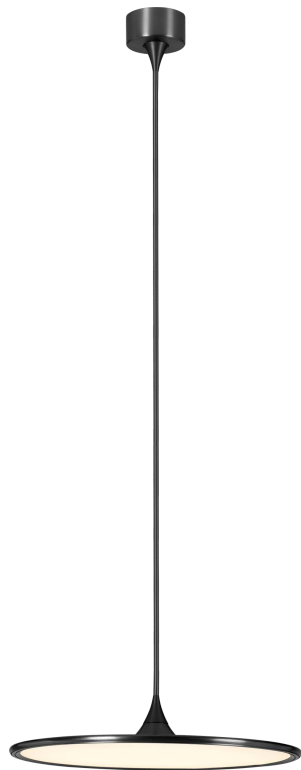

<b>PROJECT</b>			
<b>DATE</b>		<b>TYPE</b>	

PP120302-SDG

PP120302-DT

Add-ons to Change Height of The Light

## LEJA

**Material:**  
Aluminum

**Diffuser:**  
Polystyrene

**Finishes:**  
DT - Deep Taupe  
SDG - Satin Dark Gray

**Color Temp.:**  
3000K

**CRI (Ra):**  
≥90

**LED Rated Life:**  
≈50,000 Hours

**Dimming:**  
100% - 10%

### PP120302

<b>Wattage:</b>	29W
<b>Voltage:</b>	100~130V
<b>Total Lumens:</b>	2430
<b>Delivered Lumens:</b>	1052

Dimmable with ELV or TRIAC Dimmer (Not Included)

PageOne Furnishing & Lighting Co., Ltd.

Add.: 35 Fulton Way, Unit 1, Richmond Hill, ON L4B 2N4, CANADA