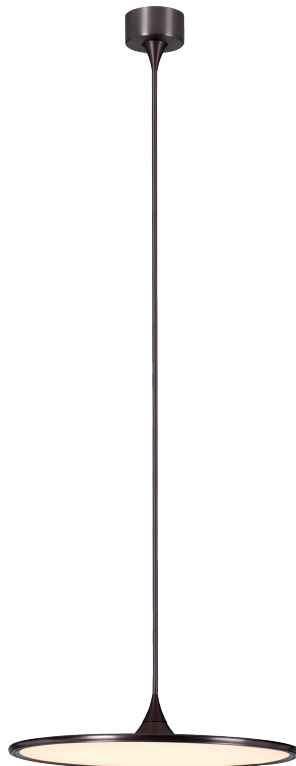

<b>PROJECT</b>			
<b>DATE</b>		<b>TYPE</b>	

PP120302-SDG

PP120302-DT

Add-ons to Change Height of The Light

## LEJA

**Material:**  
Aluminum

**Diffuser:**  
Polystyrene

**Finishes:**  
DT - Deep Taupe  
SDG - Satin Dark Gray

**Color Temp.:**  
3000K

**CRI (Ra):**  
≥90

**LED Rated Life:**  
≈50,000 Hours

**Dimming:**  
100% - 10%

### PP120302

<b>Wattage:</b>	29W
<b>Voltage:</b>	100~130V
<b>Total Lumens:</b>	2430
<b>Delivered Lumens:</b>	1052

Dimmable with ELV or TRIAC Dimmer (Not Included)

PageOne Furnishing & Lighting Co., Ltd.

Add.: 35 Fulton Way, Unit 1, Richmond Hill, ON L4B 2N4, CANADA