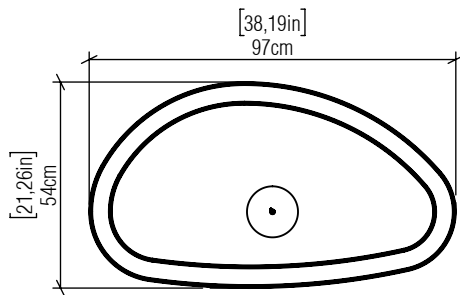

1330
LED-UL

Project name:
Date: Specifier:
Line: Organic
Family: Pendant
Description: Organic Accord Pendant 1330

Material: Natural Wood Veneer MDF and Acrylic
Weight:

Integrated LED Strip 1 unit Driver housed in the junction box
Dimmable, ELV

Color Temperature: 2700K, 3000K, 3500K or 4000K
CRI: 90
Luminous Flux: 1155lm
Delivered Lumens: 577,5lm
Total Power: 10,5W

Input Voltage: 110V or 277V
Input Frequency: 60 Hz
Isolation: Class II

Height Adjustment Limit: 160cm/63in