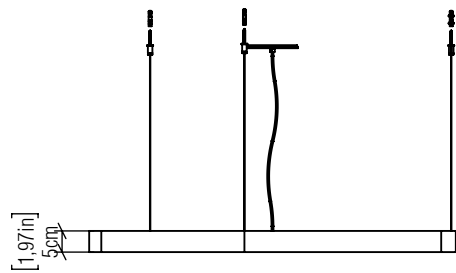

1330
LED-UL

Project name:
Date: Specifier:
Line: Organic
Family: Pendant
Description: Organic Accord Pendant 1330

Material: Natural Wood Veneer MDF and Acrylic
Weight:

Integrated LED Strip 1 unit Driver housed in the junction box
Dimmable, ELV

Color Temperature: 2700K, 3000K, 3500K or 4000K
CRI: 90
Luminous Flux: 1155lm
Delivered Lumens: 577,5lm
Total Power: 10,5W

Input Voltage: 110V or 277V
Input Frequency: 60 Hz
Isolation: Class II

Height Adjustment Limit: 160cm/63in