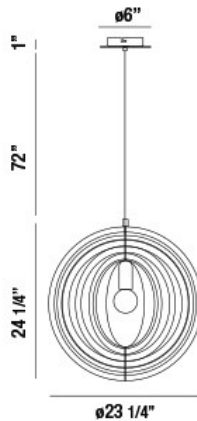

ABRUZZO, 23" ROUND PENDANT

PRODUCT DETAILS

| | | |
|-------------------------|---|--------------|
| No. | : | 31872-010 |
| Product Color | : | WOOD |
| Product Material | : | METAL |
| Shade / Accent Colour | : | NATURAL WOOD |
| Shade / Accent Material | : | WOOD |
| Diameter | : | 23.25" |
| Height | : | 24.25" |
| Overall Height | : | 97.25" |
| Weight | : | 4.8lbs |

LIGHT SOURCE DETAILS

| | | |
|-------------------|---|--------------|
| Number of Bulbs | : | 1 |
| Light Source | : | Incandescent |
| Light Source Type | : | A19 |
| Input Voltage | : | 120V |
| Bulb Voltage | : | 120V |
| Socket Type | : | E26 |
| Wattage | : | 60W |
| Total Wattage | : | 60W |
| Bulb Included | : | No |
| Dimmable | : | Yes |

Options Available

| ITEM NO. | FINISH | SHADE |
|-----------|----------------|----------------|
| 31872-010 | WOOD | NATURAL WOOD |
| 31872-017 | WEATHERED GREY | WEATHERED GREY |

TECHNICAL DETAILS

| | | |
|---------------------------|---|---|
| Hanging Support Type | : | WIRE |
| Hanging Support Length | : | 72" |
| Canopy / Backplate Height | : | 1" |
| Canopy / Backplate Dia. | : | 6" |
| Location | : | DRY |
| Approval | : |  |