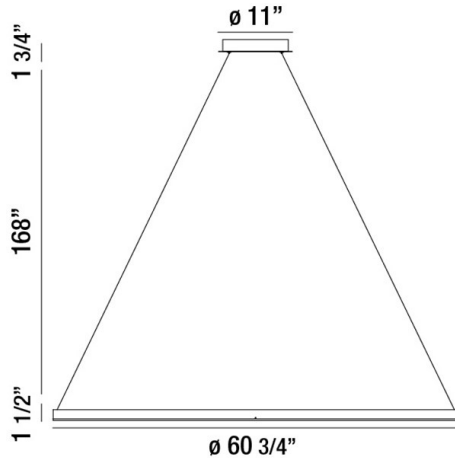

## SPUNTO, 61" ROUND CHANDELIER

### PRODUCT DETAILS

No.	: 31473-019
Product Color	: SILVER
Product Material	: METAL
Shade / Accent Colour	: OPAL WHITE
Shade / Accent Material	: ACRYLIC
Diameter	: 60.75"
Height	: 1.5"
Overall Height	: 171.25"
Weight	: 26lbs

### TECHNICAL DETAILS

Light Direction	: Down
Hanging Support Type	: AIRCRAFT CABLE
Hanging Support Length	: 168"
Canopy / Backplate Height	: 1.75"
Canopy / Backplate Dia.	: 11"
Adjustable Lamp Head	: No
Location	: DRY
Approval	: 