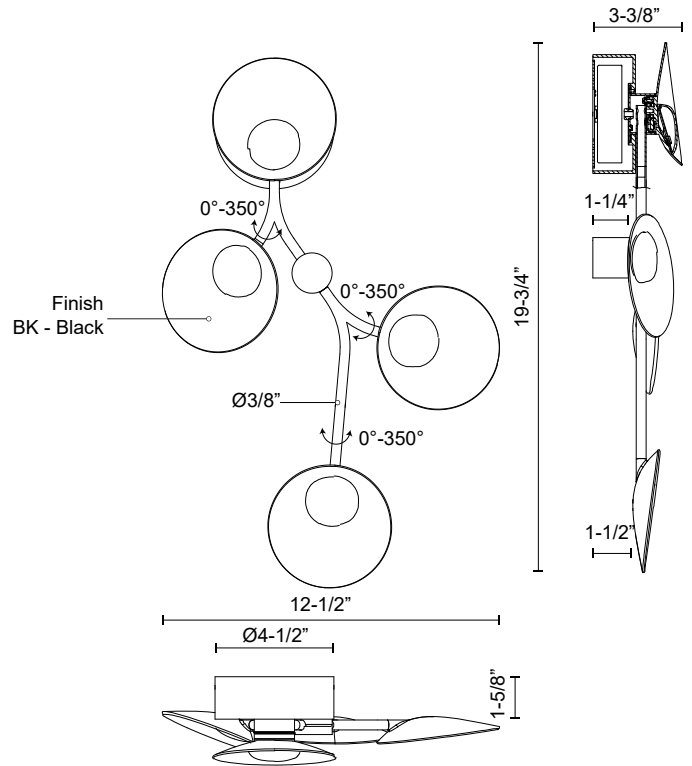

ROTAIRE WS90120

WALL

PROJECT

SPECIFICATION DETAILS

* For custom options, consult factory for details.

Fixture Dimensions	W12-1/2" x H19-3/4" x E3-3/8"
Light Source	LED with DC Driver
Wattage	20W
Total Lumens	1700lm
Delivered Lumens	1840lm*
Voltage	120V
Color Temperature	3000K
CRI (Ra)	90CRI
Optional Color Temps	2700K - 5000K Available, Minimum Order Quantities Apply
LED Rated Life	50,000 hours
Dimming	100% - 10%, TRIAC or ELV Dimmer (Not Included)
Diffuser Details	Frosted Acrylic
Shade Details	Cast Aluminum Shade
Location	Dry
Warranty	5 Years
ADA Compliant	Yes
Canopy Dimensions	D4-1/2" x E1-5/8"

DESCRIPTION

Influenced by natural forms of flora, the Rotaire collection is a culmination of minimalist sensibilities and natural inspirations. Designed to mimic the form and flow of flowers and vines, the strong stems of this collection create the perfect frame for the illumination from each "leaf." The Rotaire is sure to bloom in both small and large spaces alike.

COMMENT

KUZCO

19054 28TH AVENUE
SURREY - BC V3Z 6M3
CANADA

WWW.KUZCOLIGHTING.COM