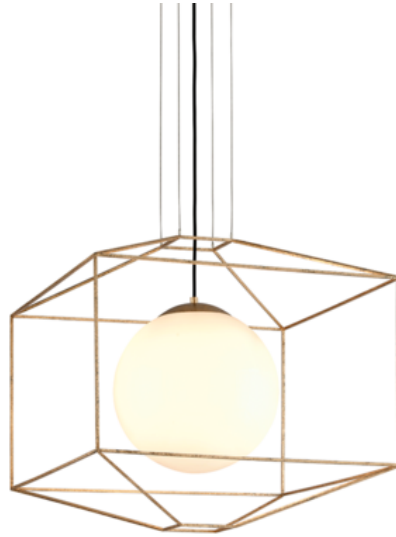

**Silhouette**

Product ID **F5215**

**DIMENSIONAL INFORMATION**

Height	<b>24.25"</b>
ADA Compliant	<b>No</b>
Hanging Type	<b>CABLE -</b>
Canopy/Backplate	<b>9.00" D</b>
Width	<b>25.00"</b>
Shade 1 Top W/Dia	<b>13.75"</b>
Minimum Height	<b>28.25"</b>
Maximum Height	<b>138.25"</b>
Weight	<b>20.00lb.</b>

**SHADE INFORMATION**

Shade Top	<b>13.75"</b>
Shade Height	<b>13.75"</b>
Shade Material	<b>Glass</b>
Shade Color	<b>Opal White</b>

**SHIPPING INFORMATION**

Carton 1	<b>28.00" x 28.00" x 29.00"</b>
Carton 1 Weight	<b>55.00lb.</b>
Shipping Method	<b>Truck Only</b>

**LAMPING INFORMATION**

**Bulb 1**

(1) 100 Watt Max 120

Bulb Included	<b>No</b>
Socket Type	<b>E26 Medium Base</b>
UL Rating	<b>DRY</b>
Plug In	<b>No</b>

**AVAILABLE FINISHES**

GOLD LEAF (GOLD LEAF)

**JOB/LOCATION**