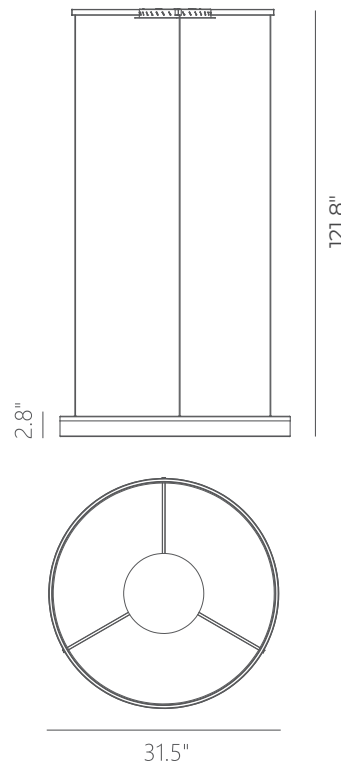

PROJECT			
DATE		TYPE	

PP120982-VW/CM

HALO

Materials:
Steel, Aluminum

Illuminating Shade:
Acrylic

Finishes:
CM - Chrome
VW - Vanilla White

Color Temp.:
3000K

CRI (Ra):
≥90