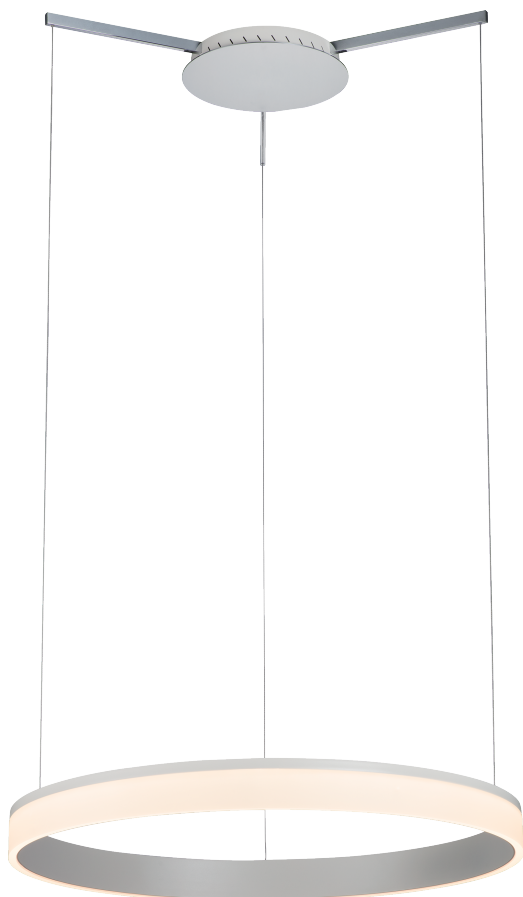

PROJECT			
DATE		TYPE	

PP120982-VW/CM

HALO

Materials:
Steel, Aluminum

Illuminating Shade:
Acrylic

Finishes:
CM - Chrome
VW - Vanilla White

Color Temp.:
3000K

CRI (Ra):
≥90

LED Rated Life:
≈50,000 Hours

Dimming:
100% - 10%

PP120982

Wattage:	30W
Voltage:	100~130V
Total Lumens:	2730
Delivered Lumens:	1239

Dimmable with ELV or TRIAC Dimmer (Not Included)

PageOne Furnishing & Lighting Co., Ltd.