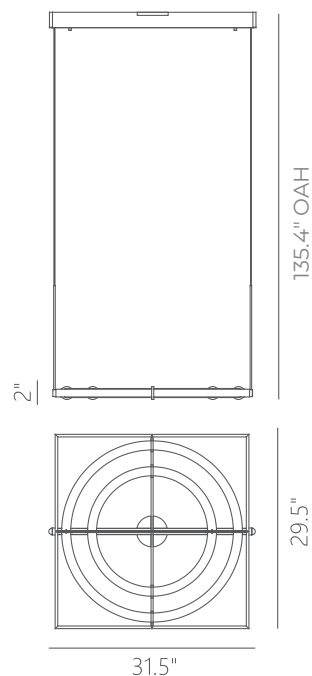

| | | | |
|----------------|--|-------------|--|
| PROJECT | | | |
| DATE | | TYPE | |

PP020156-SDG

FORMULA

| | |
|---|---|
| Materials: Aluminum, Acrylic | Color Temp.: 3000K |
| Illuminating Shade: Acrylic | CRI (Ra): ≥90 |
| Finish: SDG - Satin Dark Gray | LED Rated Life: ≈50,000 Hours |
| | Dimming: 100% - 10% |