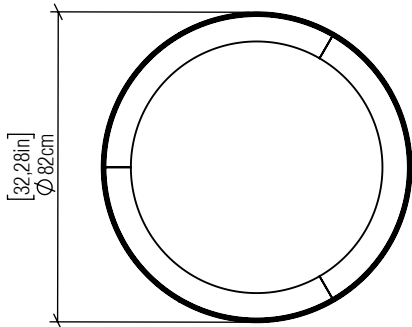

295

E-26

Project name:
Date: Specifier:
Line: Conical
Family: Pendant
Description: Conical Accord Pendant 295

Material: Natural Wood Veneer MDF and Acrylic
Weight:
3x 25W (max. each) Fluorescent or LED Bulbs not included

Height Adjustment Limit: 160cm/63in

FINISHING OPTION:

 02 MATTE BLACK	 27 GOLD
 06 IMBUIA	 29 TEAL
 07 WHITE	 30 OLIVE GREEN
 09 LOURO FREIJÓ	 31 FERRARI RED
 12 TEAK	 32 COPPER
 15 CAPPUCCINO	 33 BRONZE
 18 AMERICAN WALNUT	 34 MAPLE
 22 GLOSSY BLACK	 38 PALE GOLD
 25 IREDESCENT WHITE	 39 LEAD GREY
 26 LIGHT PINK	 40 SATIN BLUE