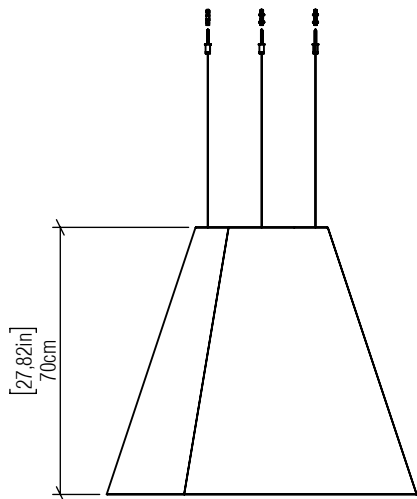

295

E-26

Project name:
Date: Specifier:
Line: Conical
Family: Pendant
Description: Conical Accord Pendant 295

Material: Natural Wood Veneer MDF and Acrylic
Weight:
3x 25W (max. each) Fluorescent or LED Bulbs not included

Height Adjustment Limit: 160cm/63in

FINISHING OPTION:

 02 MATTE BLACK	 27 GOLD
 06 IMBUIA	 29 TEAL
 07 WHITE	 30 OLIVE GREEN
 09 LOURO FREIJÓ	 31 FERRARI RED
 12 TEAK	 32 COPPER
 15 CAPPUCCINO	 33 BRONZE
 18 AMERICAN WALNUT	 34 MAPLE
 22 GLOSSY BLACK	 38 PALE GOLD
 25 IREDESCENT WHITE	 39 LEAD GREY
 26 LIGHT PINK	 40 SATIN BLUE