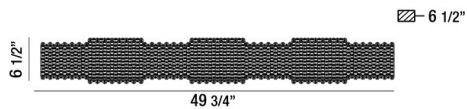

SPOSA, WALL MOUNT

Options Available

ITEM NO.	FINISH	SHADE
31782-012	CHROME	CLEAR

PRODUCT DETAILS

No.	:	31782-012
Product Color	:	CHROME
Product Material	:	METAL
Shade / Accent Colour	:	CLEAR
Shade / Accent Material	:	CRYSTAL
Width	:	49.75"
Height	:	6.5"
Ext	:	6.5"
Weight	:	25.4lbs