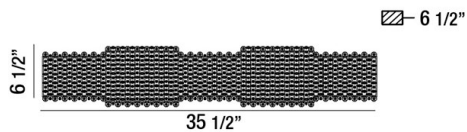

SPOSA, WALL MOUNT

PRODUCT DETAILS

No.	:	31780-018
Product Color	:	CHROME
Product Material	:	METAL
Shade / Accent Colour	:	CLEAR
Shade / Accent Material	:	CRYSTAL
Width	:	35.5"
Height	:	6.5"
Ext	:	6.5"
Weight	:	18.3lbs

Options Available

ITEM NO.	FINISH	SHADE
31780-018	CHROME	CLEAR

TECHNICAL DETAILS

Light Direction	:	Down
Adjustable Lamp Head	:	No
Mounting	:	Up or Down
Location	:	DRY
Approval	:	

PROJECT INFORMATION

 Job Name: Date: Type: