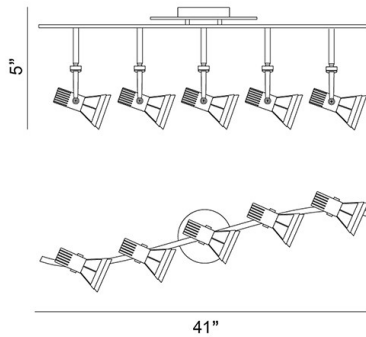

### TECHNICAL DETAILS

Canopy / Backplate Height	:	0.6"
Canopy / Backplate Dia.	:	4.8"
Approval	:	
Vertical Adjustment	:	90
Horizontal Adjustment	:	350