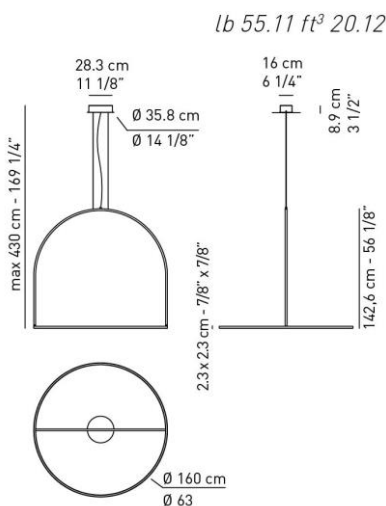

USULI160
Design by Timo Ripatti

Collection consisting of wall lamps, ceiling lamps and suspended lamps in aluminum. Available in several colors and sizes.

Typology: SUSPENDED LAMP

Ratings

- Built in **LED** module
- CCT 3000 K
- Downlight
- Installs over 4 in. octagonal J-box (support independently)
- Power supply 120/277V AC
- Switch mode: on-off
- Dimmable 1-10V LED driver
- Painted aluminum profile 23 x 23 mm
- Opalescent diffuser

Product code composition

U-LIGHT / downward lighting only / DRIVER INCLUDED

Type	Article	Colours	Code End	Source
US	ULI 160 LED	AN anthracite grey	XX	LED 125W - diffused beam 3000K
		RU rust brown		

DRY LOCATION CRI90 120/277VAC **LED** 11000 lm 88 lm/W

example composition code | US | ULI160LED | RU | XX |

Available colors

AN
Anthracite
grey

RU
Rust brown

CUSTOMER _____ NOTES _____

USULI160LED__XX

Luminous flux for all built-in LED luminaires is shown at source level. Technical data could be subject to alteration without notice. Axo Light does not provide legal guarantee for the accuracy of this data sheet.