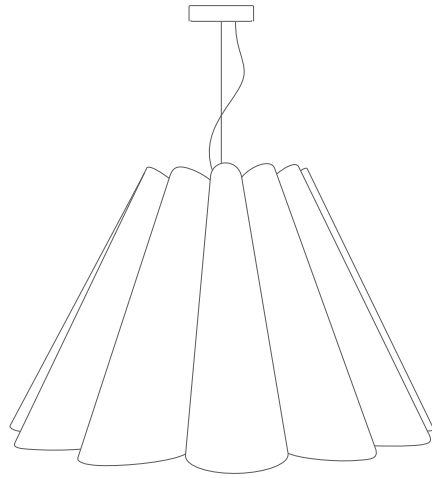

LORA 105

WEPLIGHT
^

DIMENSIONS

H 62 cm
/ 24.5 in

D 105 cm
/ 41.5 in

PARTS

D 24 cm / 9.4 in

D 62 cm / 24.5 in

x 12

ELECTRICAL KIT

x 1

x 1

x 1

x 1

x 2

x 1

2 m

2 m

CODE

LO105

TYPE

Pendant Lamp

MOUNTING

Ceiling rose and steel cord includes

CORD LENGTH

2 m. / Textile cable

BULB

100 watts (max) / Bulb Socket E26 / E27 x 1

WEIGHT

4.48 kg. / 9.87 lbs.

MATERIALS

Woods: