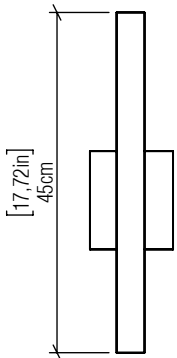

4131

LED

Line: Clean
Family: Wall
Description: Clean Accord Wall Lamp 4131

Material: Natural Wood Veneer MDF and Acrylic
Weight:

Integrated LED Strip 1 unit Driver housed in the Luminaire ELV Dimmer

Color Temperature: 2700K, 3000K, 3500K or 4000K
CRI: 90
Luminous Flux: 450lm
Total Power: 4,5W

Input Voltage: 110V or 277V
Input Frequency: 60 Hz
Isolation: Class II

Height Adjustment Limit:

FINISHING OPTION:

	02 MATTE BLACK		27 GOLD
	06 IMBUIA		29 TEAL
	07 WHITE		30 OLIVE GREEN
	09 LOURO FREIJÓ		31 FERRARI RED
	12 TEAK		32 COPPER
	15 CAPPUCCINO		33 BRONZE
	18 AMERICAN WALNUT		34 MAPLE
	22 GLOSSY BLACK		38 PALE GOLD
	25 IREDESCENT WHITE		39 LEAD GREY
	26 LIGHT PINK		40 SATIN BLUE