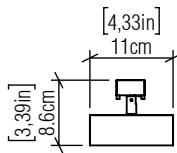

4131

LED

Line: Clean
Family: Wall
Description: Clean Accord Wall Lamp 4131

Material: Natural Wood Veneer MDF and Acrylic
Weight:

Integrated LED Strip 1 unit Driver housed in the Luminaire ELV Dimmer

Color Temperature: 2700K, 3000K, 3500K or 4000K
CRI: 90
Luminous Flux: 450lm
Total Power: 4,5W

Input Voltage: 110V or 277V
Input Frequency: 60 Hz
Isolation: Class II

Height Adjustment Limit:

FINISHING OPTION:

	02 MATTE BLACK		27 GOLD
	06 IMBUIA		29 TEAL
	07 WHITE		30 OLIVE GREEN
	09 LOURO FREIJÓ		31 FERRARI RED
	12 TEAK		32 COPPER
	15 CAPPUCCINO		33 BRONZE
	18 AMERICAN WALNUT		34 MAPLE
	22 GLOSSY BLACK		38 PALE GOLD
	25 IREDESCENT WHITE		39 LEAD GREY
	26 LIGHT PINK		40 SATIN BLUE