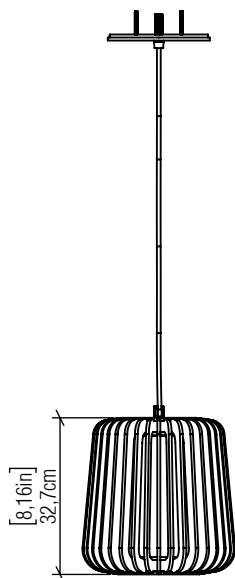

1427

E-26

Project name:
Date: Specifier:
Line: Stecche Di Legno
Family: Pendant
Description: Stecche di legno Accord Pendant 1427

Material: Natural Wood Veneer MDF and Lined Shade
Weight:

1x 25W (max. each) Fluorescent or LED Bulbs not included

Height Adjustment Limit: 160cm/63in

FINISHING OPTION:

	02 MATTE BLACK		27 GOLD
	06 IMBUIA		29 TEAL
	07 WHITE		30 OLIVE GREEN
	09 LOURO FREIJÓ		31 FERRARI RED
	12 TEAK		32 COPPER
	15 CAPPUCCINO		33 BRONZE
	18 AMERICAN WALNUT		34 MAPLE
	22 GLOSSY BLACK		38 PALE GOLD
	25 IREDESCENT WHITE		39 LEAD GREY
	26 LIGHT PINK		40 SATIN BLUE