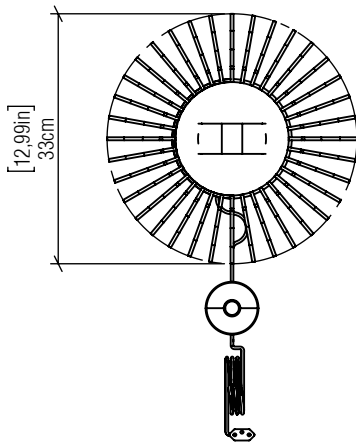

FINISHING OPTION:

	02 MATTE BLACK		27 GOLD
	06 IMBUIA		29 TEAL
	07 WHITE		30 OLIVE GREEN
	09 LOURO FREIJÓ		31 FERRARI RED
	12 TEAK		32 COPPER
	15 CAPPUCCINO		33 BRONZE
	18 AMERICAN WALNUT		34 MAPLE
	22 GLOSSY BLACK		38 PALE GOLD
	25 IREDESCENT WHITE		39 LEAD GREY
	26 LIGHT PINK		40 SATIN BLUE