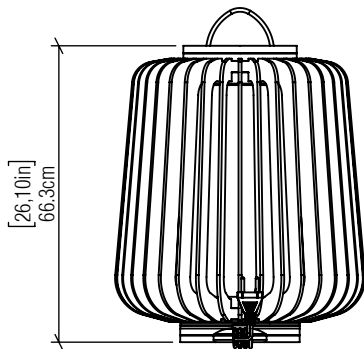

FINISHING OPTION:

	02 MATTE BLACK		27 GOLD
	06 IMBUIA		29 TEAL
	07 WHITE		30 OLIVE GREEN
	09 LOURO FREIJÓ		31 FERRARI RED
	12 TEAK		32 COPPER
	15 CAPPUCCINO		33 BRONZE
	18 AMERICAN WALNUT		34 MAPLE
	22 GLOSSY BLACK		38 PALE GOLD
	25 IREDESCENT WHITE		39 LEAD GREY
	26 LIGHT PINK		40 SATIN BLUE