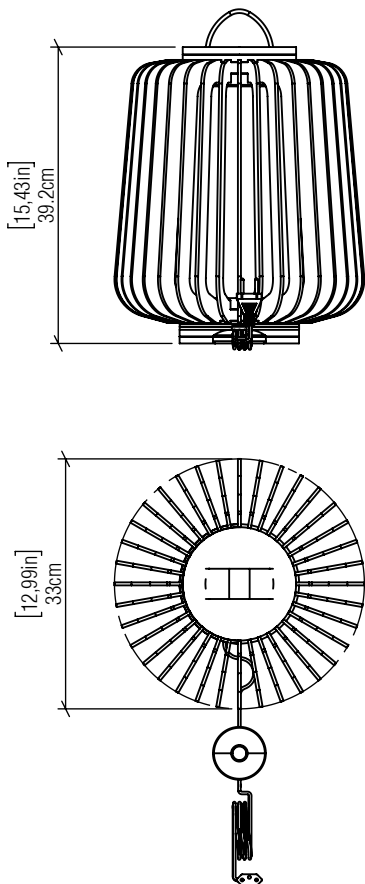

3035

E-26

Project name:
Date: Specifier:
Line: Stecche di Legno
Family: Floor Lamp
Description: Stecche di Legno Accord Floor Lamp 3035

Material: Natural Wood Veneer MDF and Acrylic
Weight:

1x 25W(max. each) fluorescent or LED bulbs not included

Color Temperature: Lamp dependent
CRI: Lamp dependent
Luminous Flux: Lamp dependent
Delivered Lumens: Lamp dependent
Total Power: Lamp dependent

Input Voltage: 110V - 277V
Input Frequency: 60 Hz
Isolation: Class II