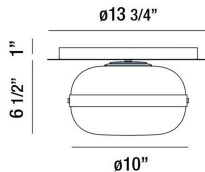

### PRODUCT DETAILS

No.	:	37086-015
Product Color	:	ANCIENT BRASS
Product Material	:	METAL
Shade / Accent Colour	:	AMBER
Shade / Accent Material	:	TINTED GLASS ORBS
Diameter	:	10"
Height	:	6.5"
Weight	:	6.8lbs

### TECHNICAL DETAILS

Canopy / Backplate Height	:	1"
Canopy / Backplate Dia.	:	13.75"
Approval	:	