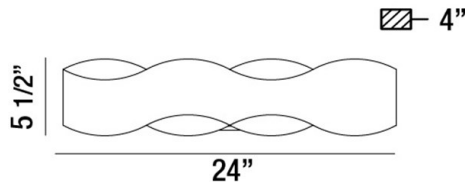

VAUGHAN, 24" VANITY LIGHT

PRODUCT DETAILS

No.	:	31784-016
Product Color	:	BRONZE
Product Material	:	METAL
Width	:	24"
Height	:	5.5"
Ext	:	4"
Weight	:	6.6lbs

LIGHT SOURCE DETAILS

Light Source Type	:	INTEGRATED LED
Input Voltage	:	120V
Bulb Voltage	:	120V
Total Wattage	:	30W
Total Lumen	:	2540lm
Kelvin	:	3000K
CRI	:	80+
Dimmable	:	Yes

Options Available

ITEM NO.	FINISH	SHADE
31784-016	BRONZE	

TECHNICAL DETAILS

Light Direction	:	Down
Canopy / Backplate Length	:	10.25"
Canopy / Backplate Height	:	1.625"
Canopy / Backplate Width	:	4.25"
Adjustable Lamp Head	:	No
Location	:	DAMP
Approval	:	