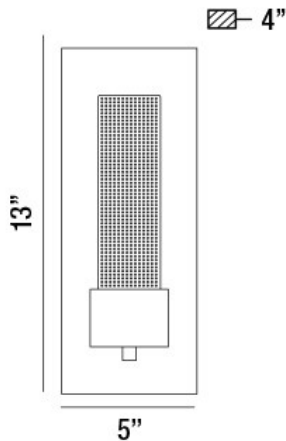

SOLATO, LED OUTDOOR WALL SCONCE

PRODUCT DETAILS

No.	:	33688-015
Product Color	:	BLACK
Shade / Accent Colour	:	SEEDED GLASS
Width	:	5"
Height	:	13"
Ext	:	4"
Weight	:	4.4lbs

LIGHT SOURCE DETAILS

Light Source Type	:	INTEGRATED LED
Input Voltage	:	120V
Bulb Voltage	:	120V
Socket Type	:	LED
Total Wattage	:	4.5W
Total Lumen	:	400lm
Kelvin	:	3000K
CRI	:	90+
Dimmable	:	Yes

Options Available

ITEM NO.	FINISH	SHADE
33688-015	BLACK	SEEDED GLASS

TECHNICAL DETAILS

Canopy / Backplate Length	:	13"
Canopy / Backplate Height	:	0.75"
Canopy / Backplate Width	:	5"
Driver	:	ZEGA
IP Rating	:	54
Location	:	WET
Approval	:	
Title 24	:	Yes