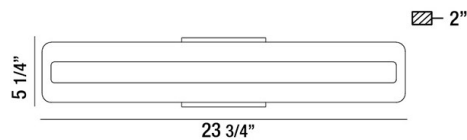

SAVONA, WALL MOUNT

PRODUCT DETAILS

No.	:	30185-012
Product Color	:	CHROME
Product Material	:	METAL
Shade / Accent Colour	:	WHITE
Shade / Accent Material	:	ACRYLIC
Width	:	23.75"
Height	:	5.25"
Ext	:	2"
Weight	:	4.5lbs

LIGHT SOURCE DETAILS

Light Source Type	:	INTEGRATED LED
Input Voltage	:	120V
Bulb Voltage	:	120V
Total Wattage	:	11W
Total Lumen	:	1200lm
Kelvin	:	3000K
CRI	:	80+
Dimmable	:	Yes

Options Available

ITEM NO.	FINISH	SHADE
30185-012	CHROME	WHITE

TECHNICAL DETAILS

Light Direction	:	Up and Down
Canopy / Backplate Length	:	5.5"
Canopy / Backplate Height	:	1.375"
Canopy / Backplate Width	:	4.34"
Adjustable Lamp Head	:	No
Mounting	:	Up or Down
Location	:	DRY
Approval	:	