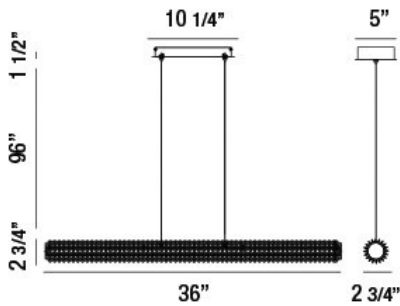

SASSI, 36" LINEAR CHANDELIER

PRODUCT DETAILS

No.	:	34154-014
Product Color	:	CHROME
Product Material	:	METAL
Shade / Accent Colour	:	CLEAR
Shade / Accent Material	:	CRYSTAL
Length	:	36"
Width	:	2.75"
Height	:	2.75"
Overall Height	:	100.25"
Weight	:	8.8lbs

LIGHT SOURCE DETAILS

Light Source Type	:	INTEGRATED LED
Input Voltage	:	120V
Bulb Voltage	:	120V
Socket Type	:	LED
Total Wattage	:	30W
Total Lumen	:	2700lm
Kelvin	:	3000K
CRI	:	90+
Dimmable	:	Yes

Options Available

ITEM NO.	FINISH	SHADE
34154-014	CHROME	CLEAR

TECHNICAL DETAILS

Hanging Support Type	:	AIRCRAFT CABLE
Hanging Support Length	:	96"
Canopy / Backplate Length	:	10.25"
Canopy / Backplate Height	:	1.5"
Canopy / Backplate Width	:	5"
Location	:	DRY
Approval	:	