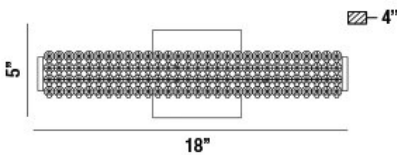

SASSI, WALL MOUNT

PRODUCT DETAILS

No.	:	34156-018
Product Color	:	CHROME
Product Material	:	METAL
Shade / Accent Colour	:	CLEAR
Shade / Accent Material	:	CRYSTAL
Width	:	18"
Height	:	5"
Ext	:	4"
Weight	:	4.4lbs

LIGHT SOURCE DETAILS

Light Source Type	:	INTEGRATED LED
Input Voltage	:	120V
Bulb Voltage	:	120V
Total Wattage	:	20W
Total Lumen	:	1800lm
Kelvin	:	3000K
CRI	:	90+
Dimmable	:	Yes

Options Available

ITEM NO.	FINISH	SHADE
34156-018	CHROME	CLEAR

TECHNICAL DETAILS

Canopy / Backplate Length	:	5"
Canopy / Backplate Height	:	1.25"
Canopy / Backplate Width	:	5"
Mounting	:	Up or Down
Location	:	DAMP
Approval	:	

PROJECT INFORMATION

Job Name: Date: Type: