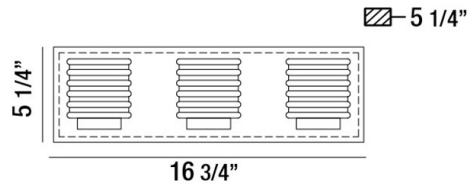

ANCONA, 17" VANITY LIGHT

PRODUCT DETAILS

No.	:	31790-017
Product Color	:	CHROME
Product Material	:	METAL
Shade / Accent Colour	:	CLEAR
Shade / Accent Material	:	ACRYLIC
Width	:	16.75"
Height	:	5.25"
Ext	:	5.25"
Weight	:	5.1lbs

LIGHT SOURCE DETAILS

Light Source Type	:	INTEGRATED LED
Input Voltage	:	120V
Bulb Voltage	:	120V
Total Wattage	:	30W
Total Lumen	:	2100lm
Kelvin	:	3000K
CRI	:	80+
Dimmable	:	Yes

Options Available

ITEM NO.	FINISH	SHADE
31790-017	CHROME	CLEAR

TECHNICAL DETAILS

Light Direction	:	Up
Canopy / Backplate Length	:	16.75"
Canopy / Backplate Height	:	0.75"
Canopy / Backplate Width	:	5"
Adjustable Lamp Head	:	No
Mounting	:	Up
Approval	:	

PROJECT INFORMATION